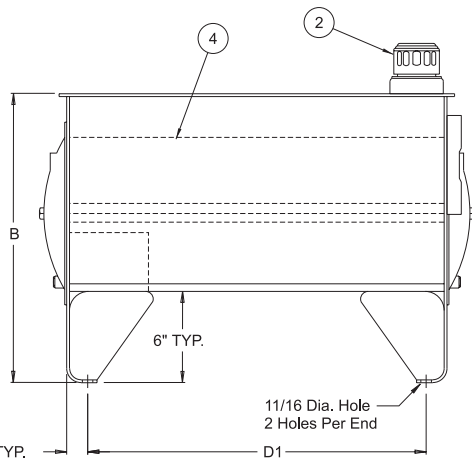

J.I.C. TYPE RESERVOIRS

Style RB Removable Baffle

1-3/8 TYP.

Each Style RB Reservoir Includes:

- (1) Oil Level & Temp. Gauge
- (1) Riser with Filler Breather
- (2) Aluminum Endcovers with Gaskets
*Each endcover includes (1) #12 SAE Drain
- Removable Baffle
- Exterior of reservoir prime painted
- Interior of reservoir coated with rust preventive oil

Sight Gauge

10 to 300 gallon - 5" sight gauge (ALG5T)

Filler Breather

Bayonet Style - 40 micron (5201)

Sight Gauge and Filler Breather shipped loose inside reservoir

Capacity Gallons	Vescor Part Number	Tank Dimensions (inches)					Material Thickness			
		A Length	B Height	C Width	Mounting Centers D1 ±1/8	D2 ±1/8	End Cover	Ends	Top	Shipping Weight
10	19910	24"	18"	16"	20 1/4"	14 1/2"	12"	11 GA.	7 GA.	80#
15	19915	26"	19"	18"	22 1/4"	16 1/2"	12"	11 GA.	7 GA.	105#
20	19920	32"	18"	21"	28 1/4"	19 1/2"	12"	11 GA.	7 GA.	124#
30	19930	36"	19 3/8"	24"	32 1/4"	22 1/2"	12"	7 GA.	7 GA.	178#
40	19940	36"	21"	24"	32 1/4"	22 1/2"	12"	7 GA.	7 GA.	190#
50	19950	36"	23"	24"	32 1/4"	22 1/2"	12"	7 GA.	7 GA.	200#
60	19960	38"	25"	25"	34 1/2"	23 1/2"	18"	7 GA.	7 GA.	242#
80	19980	47"	26 7/8"	30"	43 1/4"	28 1/2"	18"	7 GA.	1/4"	365#
100	199100	47"	29"	30"	43 1/4"	28 1/2"	18"	7 GA.	1/4"	375#
120	199120	60"	27"	30"	56 1/4"	28 1/2"	18"	7 GA.	1/4"	448#
150	199150	60"	31"	30"	56 1/4"	28 1/2"	18"	7 GA.	1/4"	460#
200	199200	72"	29"	36"	68 1/4"	34 1/2"	18"	1/4"	3/8"	769#
300	199300	82"	29"	48"	78 1/4"	46 1/2"	18"	1/4"	3/8"	860#