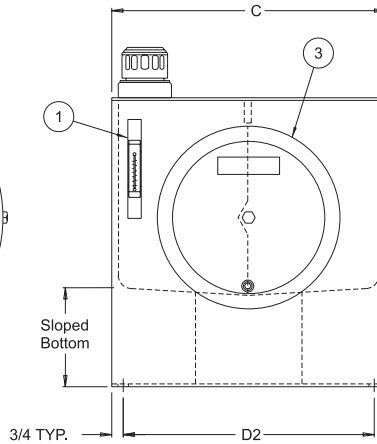

J.I.C. TYPE RESERVOIRS

Style RB Removable Baffle

1-3/8 TYP.

Each Style RB Reservoir Includes:

- (1) Oil Level & Temp. Gauge
- (1) Riser with Filler Breather
- (2) Aluminum Endcovers with Gaskets
*Each endcover includes (1) #12 SAE Drain
- Removable Baffle
- Exterior of reservoir prime painted
- Interior of reservoir coated with rust preventive oil

Sight Gauge

10 to 300 gallon - 5" sight gauge (ALG5T)

Filler Breather

Bayonet Style - 40 micron (5201)

Sight Gauge and Filler Breather shipped loose inside reservoir

Capacity Gallons	Vescor Part Number	Tank Dimensions (inches)					Material Thickness			
		A Length	B Height	C Width	Mounting Centers D1 ±1/8	D2 ±1/8	End Cover	Ends	Top	Shipping Weight
10	19910	24"	18"	16"	20 1/4"	14 1/2"	12"	11 GA.	7 GA.	80#
15	19915	26"	19"	18"	22 1/4"	16 1/2"	12"	11 GA.	7 GA.	105#
20	19920	32"	18"	21"	28 1/4"	19 1/2"	12"	11 GA.	7 GA.	124#
30	19930	36"	19 3/8"	24"	32 1/4"	22 1/2"	12"	7 GA.	7 GA.	178#
40	19940	36"	21"	24"	32 1/4"	22 1/2"	12"	7 GA.	7 GA.	190#
50	19950	36"	23"	24"	32 1/4"	22 1/2"	12"	7 GA.	7 GA.	200#
60	19960	38"	25"	25"	34 1/2"	23 1/2"	18"	7 GA.	7 GA.	242#
80	19980	47"	26 7/8"	30"	43 1/4"	28 1/2"	18"	7 GA.	1/4"	365#
100	199100	47"	29"	30"	43 1/4"	28 1/2"	18"	7 GA.	1/4"	375#
120	199120	60"	27"	30"	56 1/4"	28 1/2"	18"	7 GA.	1/4"	448#
150	199150	60"	31"	30"	56 1/4"	28 1/2"	18"	7 GA.	1/4"	460#
200	199200	72"	29"	36"	68 1/4"	34 1/2"	18"	1/4"	3/8"	769#
300	199300	82"	29"	48"	78 1/4"	46 1/2"	18"	1/4"	3/8"	860#