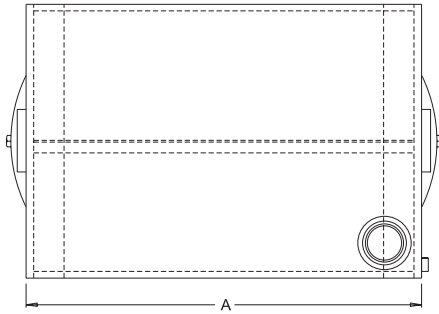

J.I.C. TYPE RESERVOIRS

Style RB Removable Baffle

1-3/8 TYP.

Each Style RB Reservoir Includes:

- (1) Oil Level & Temp. Gauge
- (1) Riser with Filler Breather
- (2) Aluminum Endcovers with Gaskets
*Each endcover includes (1) #12 SAE Drain
- Removable Baffle
- Exterior of reservoir prime painted
- Interior of reservoir coated with rust preventive oil

Sight Gauge

10 to 300 gallon - 5" sight gauge (ALG5T)

Filler Breather

Bayonet Style - 40 micron (5201)

Sight Gauge and Filler Breather shipped loose inside reservoir

Capacity Gallons	Vescor Part Number	Tank Dimensions (inches)					Material Thickness			
		A Length	B Height	C Width	Mounting Centers D1 ±1/8	D2 ±1/8	End Cover	Ends	Top	Shipping Weight
10	19910	24"	18"	16"	20 1/4"	14 1/2"	12"	11 GA.	7 GA.	80#
15	19915	26"	19"	18"	22 1/4"	16 1/2"	12"	11 GA.	7 GA.	105#
20	19920	32"	18"	21"	28 1/4"	19 1/2"	12"	11 GA.	7 GA.	124#
30	19930	36"	19 3/8"	24"	32 1/4"	22 1/2"	12"	7 GA.	7 GA.	178#
40	19940	36"	21"	24"	32 1/4"	22 1/2"	12"	7 GA.	7 GA.	190#
50	19950	36"	23"	24"	32 1/4"	22 1/2"	12"	7 GA.	7 GA.	200#
60	19960	38"	25"	25"	34 1/2"	23 1/2"	18"	7 GA.	7 GA.	242#
80	19980	47"	26 7/8"	30"	43 1/4"	28 1/2"	18"	7 GA.	1/4"	365#
100	199100	47"	29"	30"	43 1/4"	28 1/2"	18"	7 GA.	1/4"	375#
120	199120	60"	27"	30"	56 1/4"	28 1/2"	18"	7 GA.	1/4"	448#
150	199150	60"	31"	30"	56 1/4"	28 1/2"	18"	7 GA.	1/4"	460#
200	199200	72"	29"	36"	68 1/4"	34 1/2"	18"	1/4"	3/8"	769#
300	199300	82"	29"	48"	78 1/4"	46 1/2"	18"	1/4"	3/8"	860#